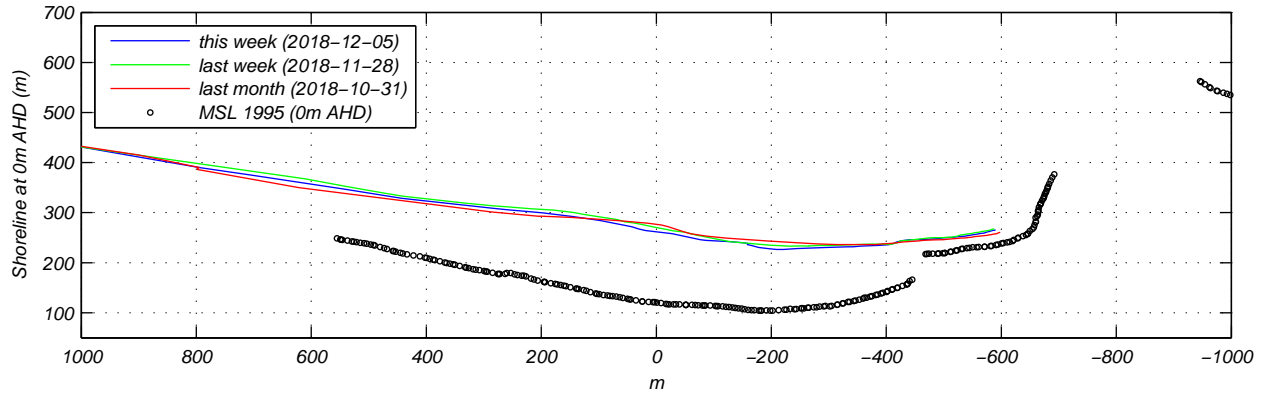

Kirra 2018-12-05

**WRL** | **Coastal Imaging**  
Water Research Laboratory

  
**UNSW AUSTRALIA**

Water Research Laboratory  
School of Civil and Environmental Engineering

  
**NSW GOVERNMENT**

  
**QUEENSLAND GOVERNMENT**