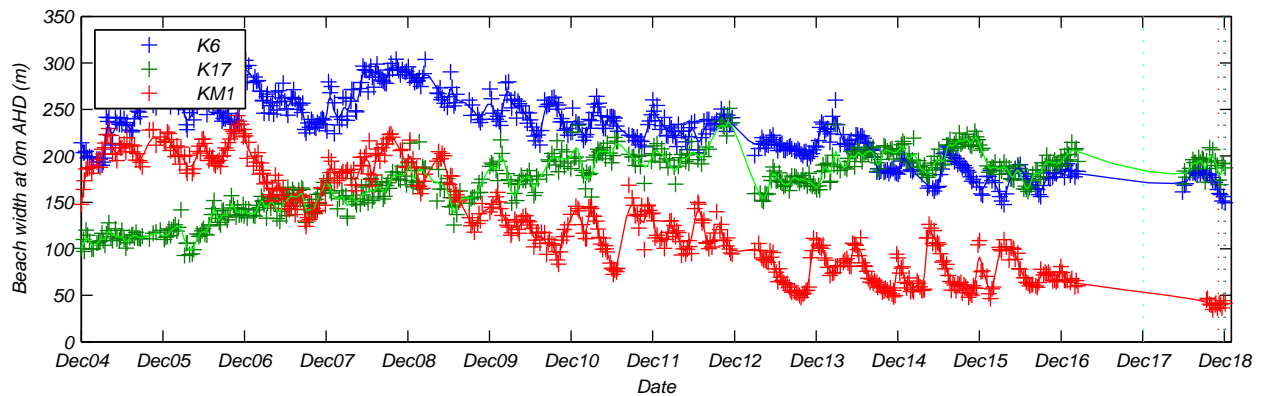

Kirra 2018-12-05

**WRL** | **Coastal Imaging**  
Water Research Laboratory

  
**UNSW AUSTRALIA**

Water Research Laboratory  
School of Civil and Environmental Engineering

  
**NSW GOVERNMENT**

  
**QUEENSLAND GOVERNMENT**

**CITY OF GOLDCOAST.**

Kirra Point, Tweed Entrance, Australia